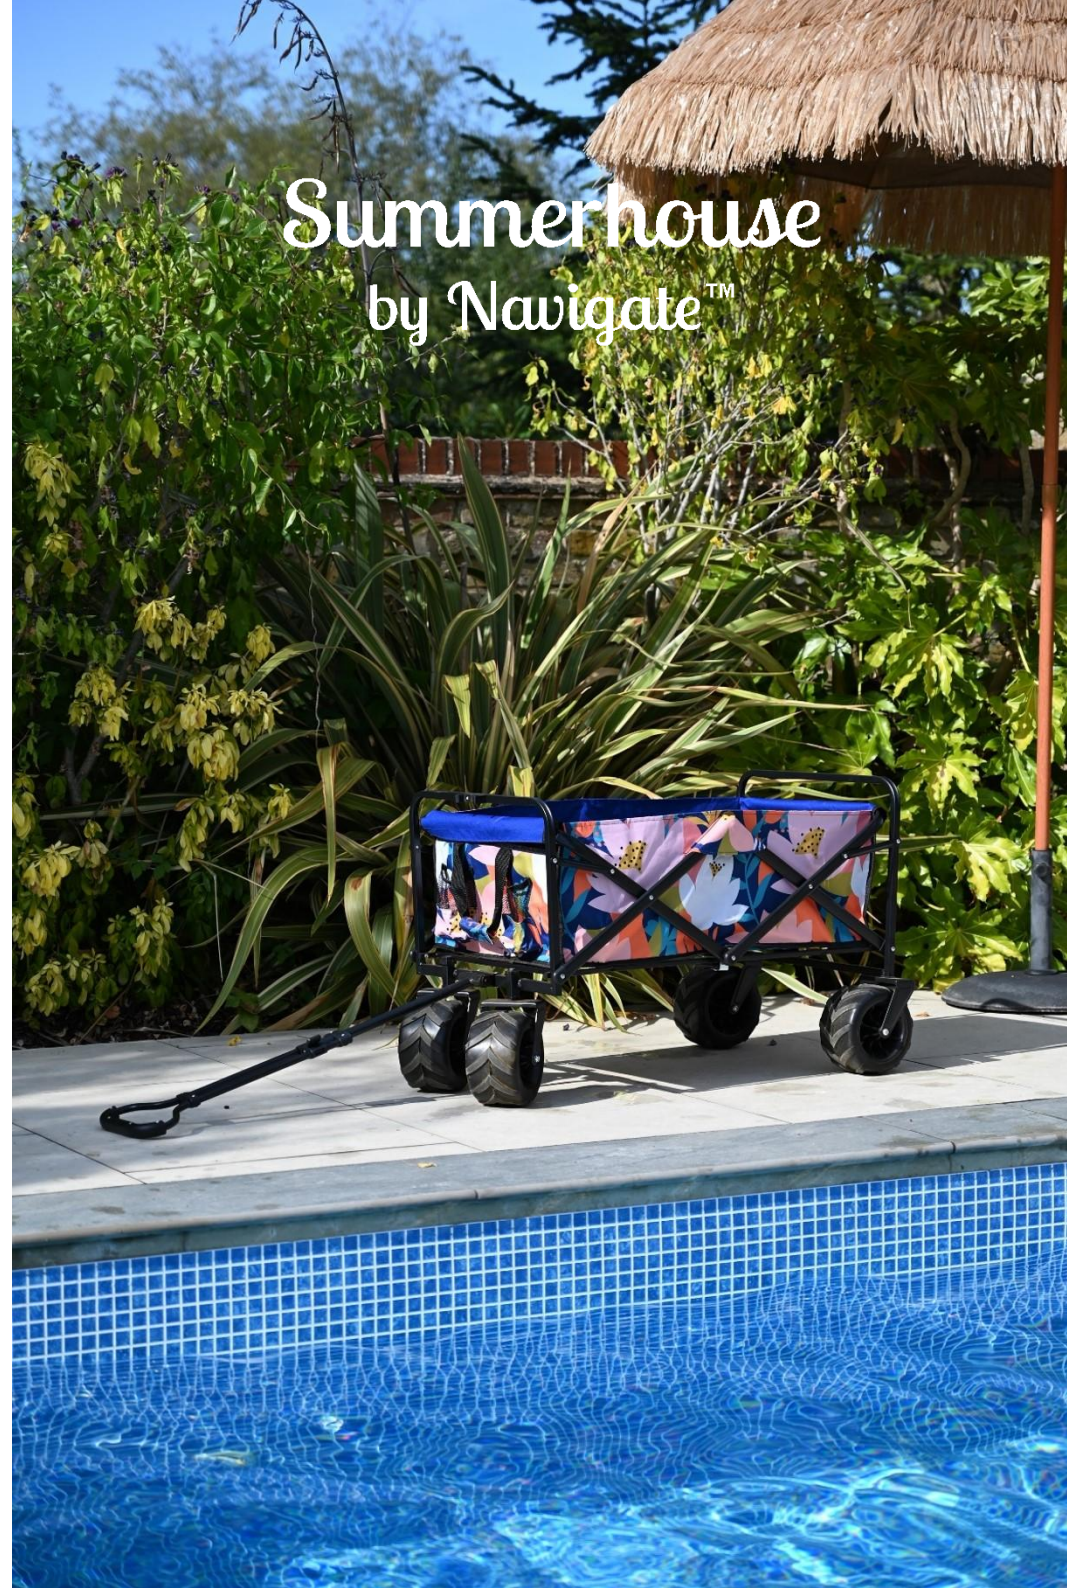

36443 'Riviera'
Picnic Blanket Stripe 135cm x 150cm
Pack Size: 6

Riviera

36450 'Riviera'
Extra Large All Terrain Festival
and Beach Wagon
Foldaway for easy storage with cover
Pack Size: 1

Riviera

Summerhouse
by Navigate™