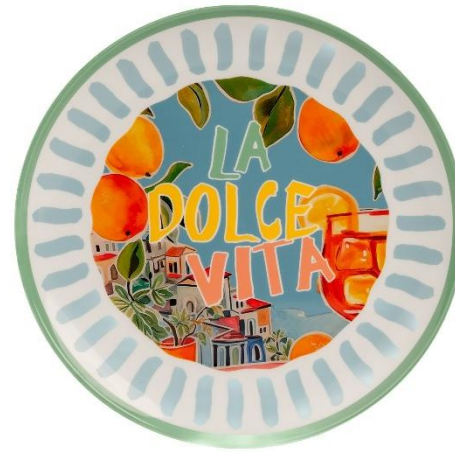

PORTOFINO
COLLECTION

36745

Set of 4 Mixed Portofino Dinner Plates
Made from Recycled PET Bottles
Packed 6 Sets to an outer carton

PORTOFINO
COLLECTION

36747
Set of 4 Dual Injection
Stacking Tumblers
Packed 6 Sets to an outer carton